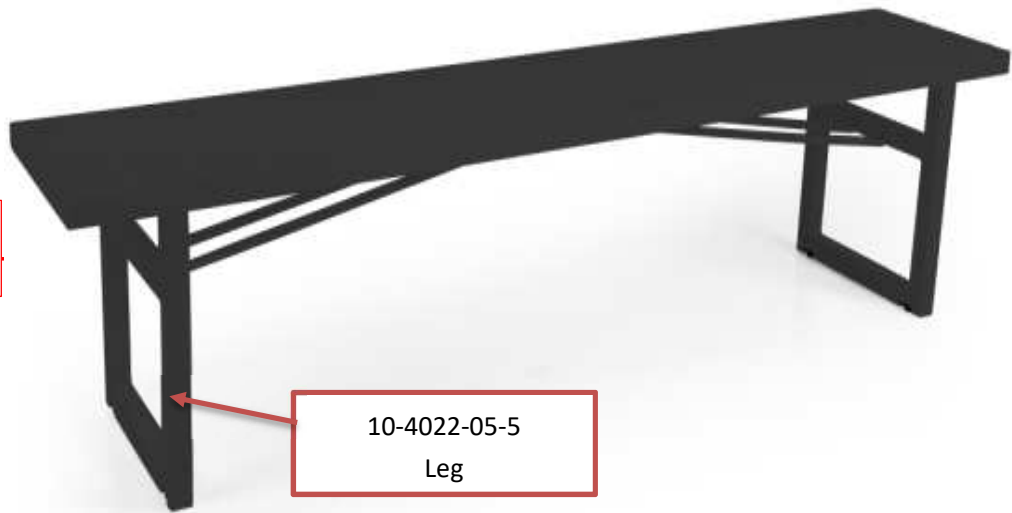

4023-05 Vevi bench

Support
10-4023-05-04

Adjustable foot
10-4022-05-10

10-4022-05-5
Leg

Stainless steel screw
(304) M6*20
12pcs

Stainless steel screw
(304) M6*30
2pcs

Screw set
10-4022-01