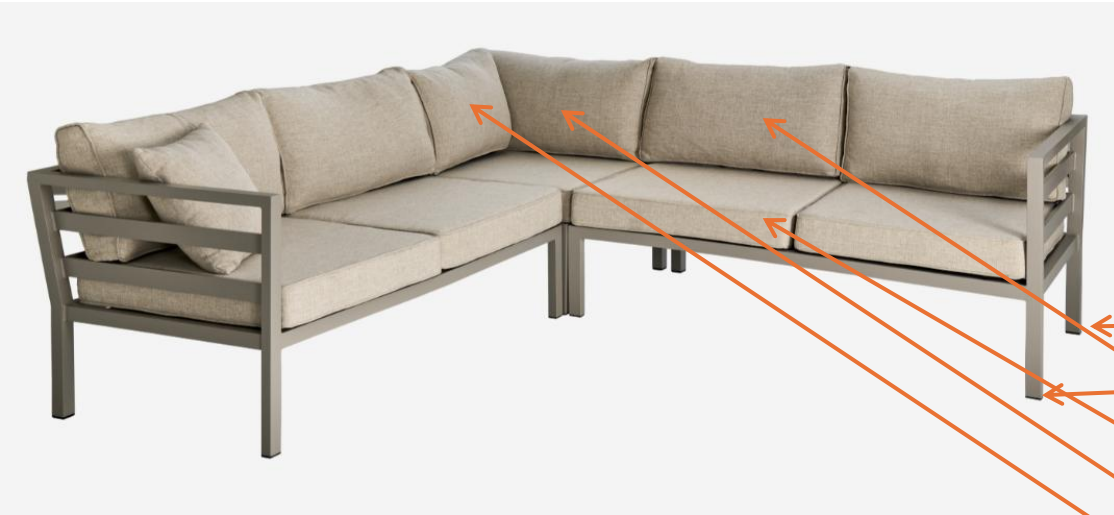

Spareparts

- 10-4365HVH-21-40 Connector Weldon (part "E" plastic)
- 10-4365-40 Connector Weldon (part "F" metal)
- 10-4365-80-10 Foot Weldon back
- 10-4365-80-11 Foot Weldon front black
- 12-4361-42 Back cushion Weldon universal
- 12-4361-41 Seat cushion Weldon universal
- 12-4365-42 Back cush Weldon corner long
- 12-4365-43 Back cush Weldon corner short
- 315-02 Cover Weldon corner 1+2 beige
- 311-02 Cover Weldon universal 1+1 beige

| | | |
|---|--|---|
| A |  | 1 |
| B |  | 1 |
| C |  | 1 |
| D |  | 1 |
| E |  Without middle sofa need to purchase separately | 6 |
| F |  | 1 |

(Plan 1)

Weldon
4365HVH-21-02
4361-21-02
4144-21-02
4367-21-02