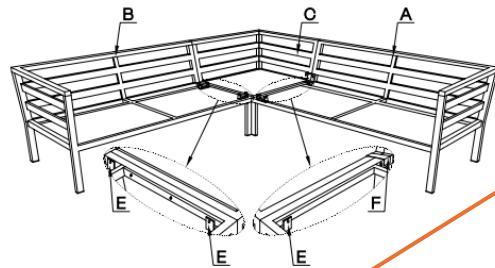

Spareparts

- 10-4365HVH-21-40 Connector Weldon (part "E" plastic)
- 10-4365-40 Connector Weldon (part "F" metal)
- 10-4365-80-10 Foot Weldon back
- 10-4365-80-11 Foot Weldon front black
- 12-4361-42 Back cushion Weldon universal
- 12-4361-41 Seat cushion Weldon universal
- 12-4365-42 Back cush Weldon corner long
- 12-4365-43 Back cush Weldon corner short
- 315-02 Cover Weldon corner 1+2 beige
- 311-02 Cover Weldon universal 1+1 beige

| | | |
|---|--|---|
| A |  | 1 |
| B |  | 1 |
| C |  | 1 |
| D |  | 1 |
| E |  Without middle sofa need to purchase separately | 6 |
| F |  | 1 |

(Plan 1)

Weldon
4365HVH-21-02
4361-21-02
4144-21-02
4367-21-02