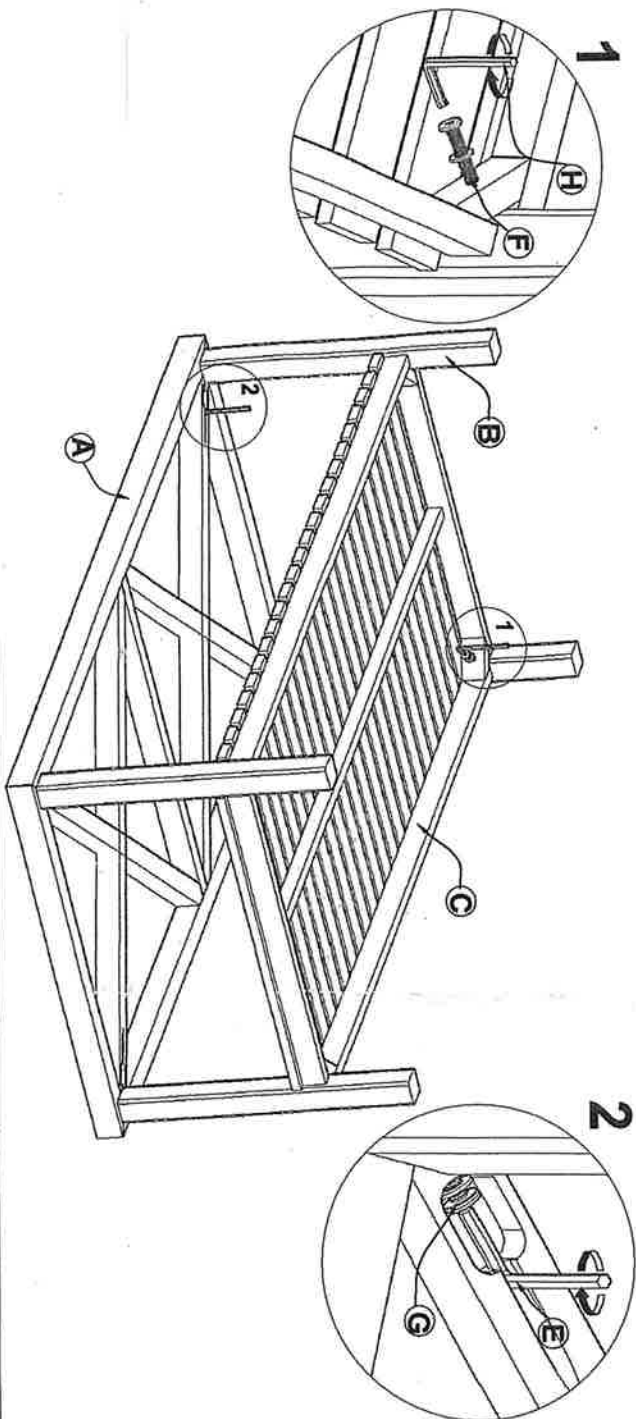

# ASSEMBLY INSTRUCTIONS

VARM COFFEE TABLE  
TOP GLASS - KD

BUYER :  
BRAAFAB

POST	QTY	COMPONENT
A	1	
B	4	
C	1	
D	1	 Tempered Glass
E	4	 M8 X 30 mm
F	4	 M6 X 60 mm
G	1	 KEY L5
H	1	 KEY L4